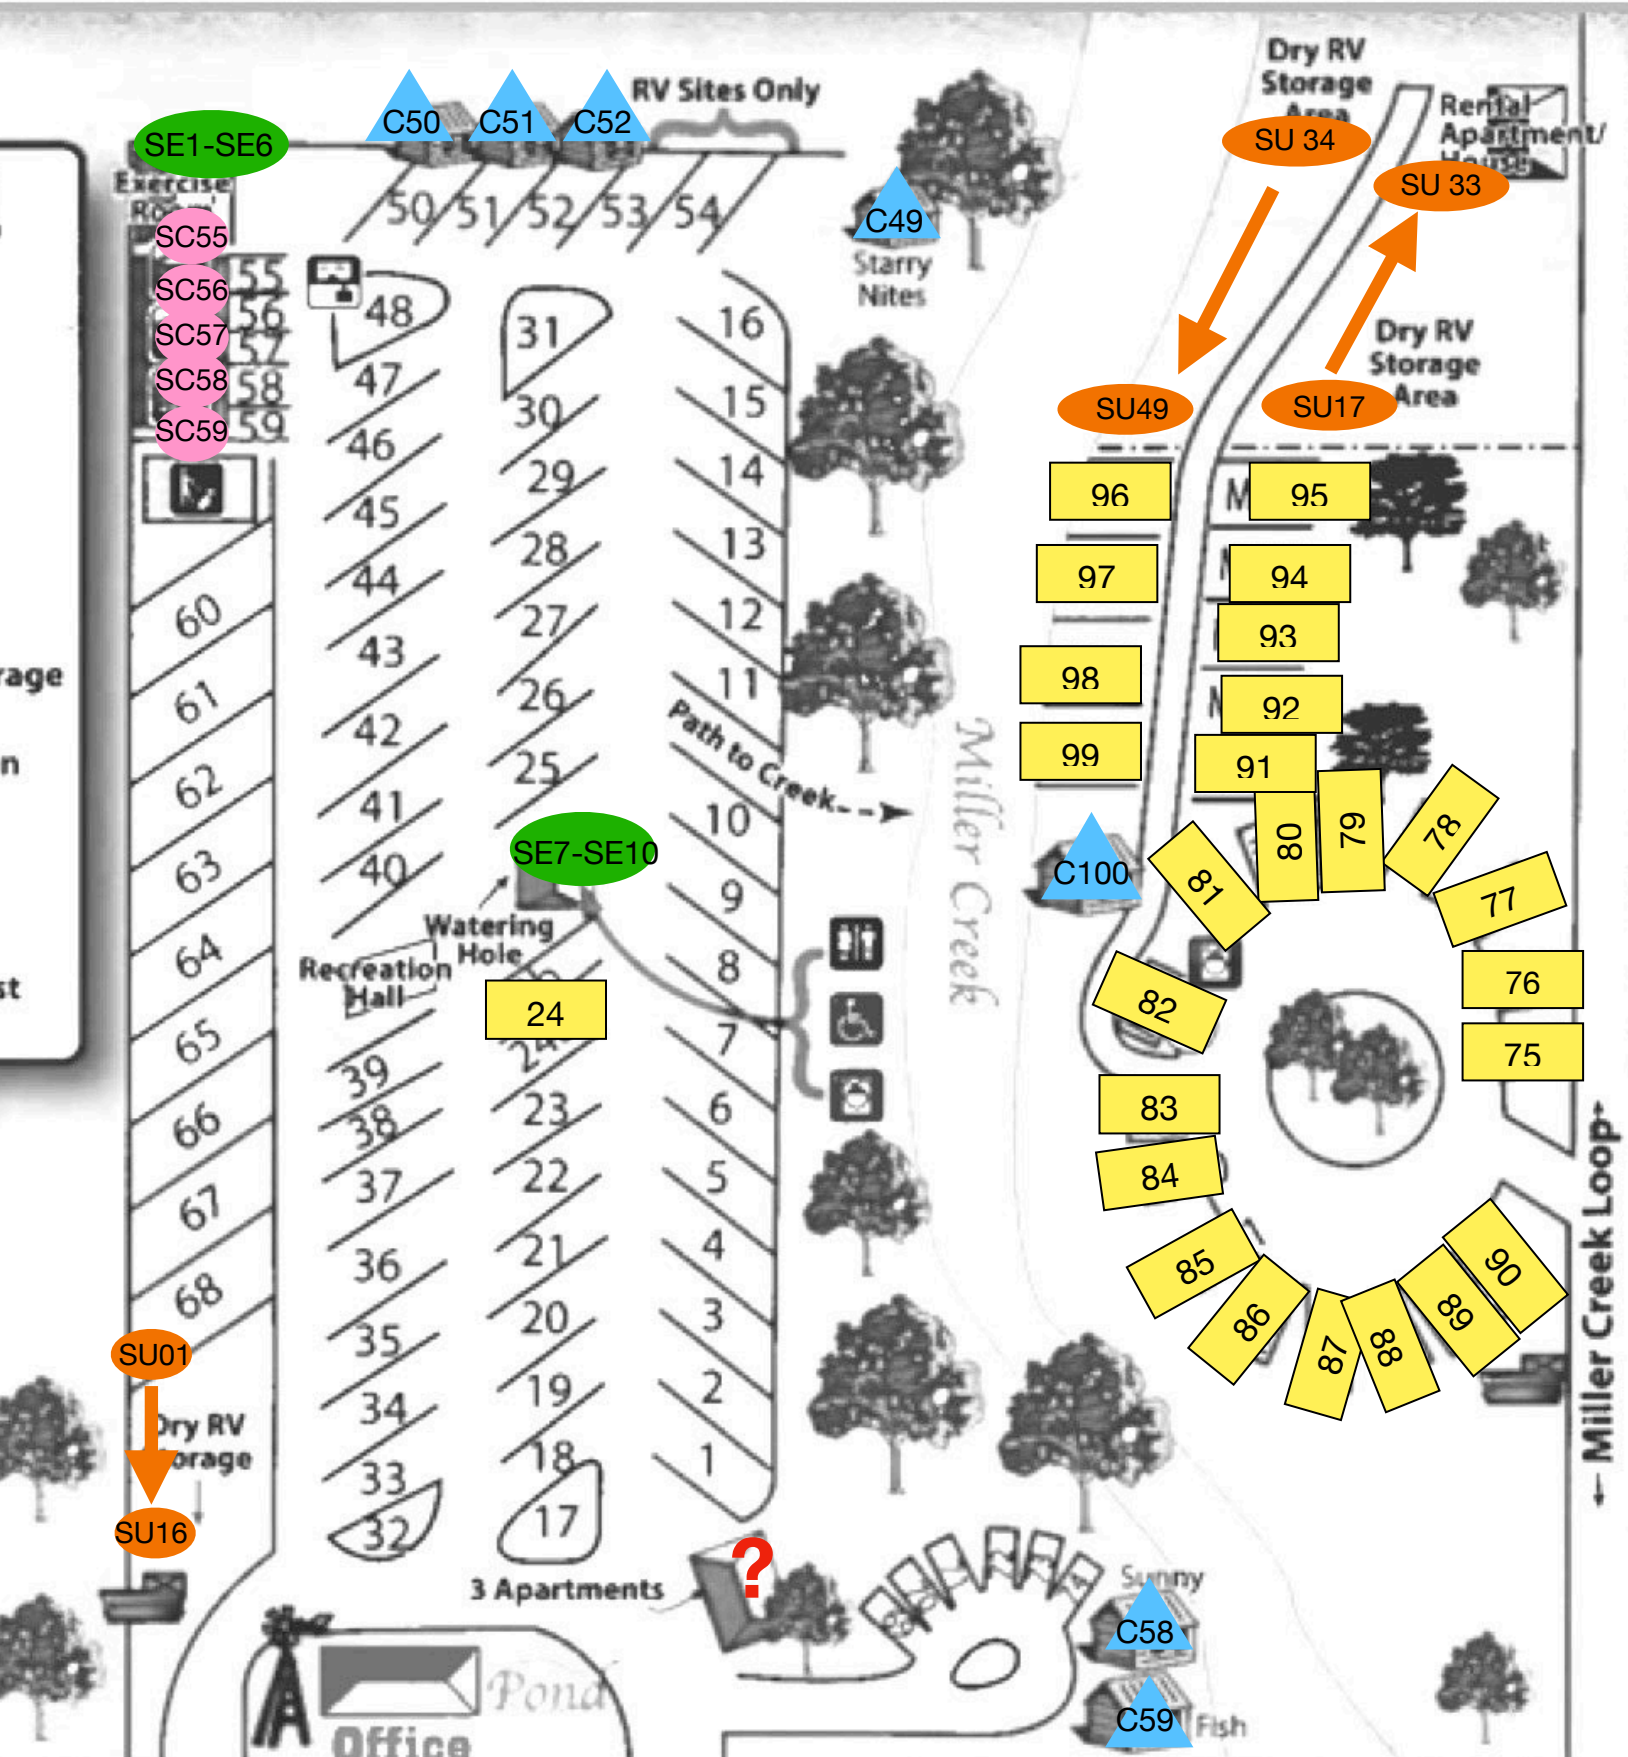

Miller Creek RV Resort

5618 US-281, Johnson City, TX

	Cabin		#		Storage Covered		Storage uncovered		Storage Enclosed
--	-------	---	---	---	-----------------	--	-------------------	---	------------------